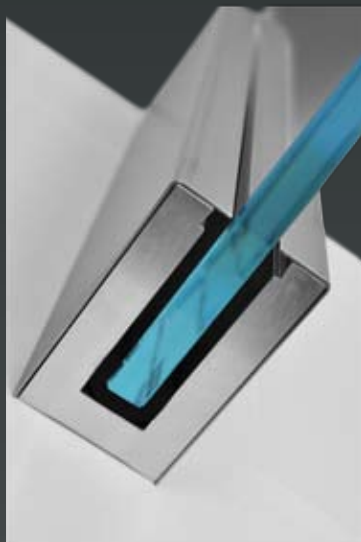

Structural Glass Balustrade Kit

- Fast, easy installation
- Channel can be cut to size
- To suit 12, 15 & 19mm glass
- Conforms with building regulations

Did You Know?

This system can be bought as a complete kit OR individual parts as you require!

white metal

Architectural Fittings & Components

7-9 Cooke Road
Lowestoft
Suffolk NR33 7NA

t 0845 108 7770

f 0845 108 7771

e sales@whitemetal.co.uk

www.whitemetal.co.uk