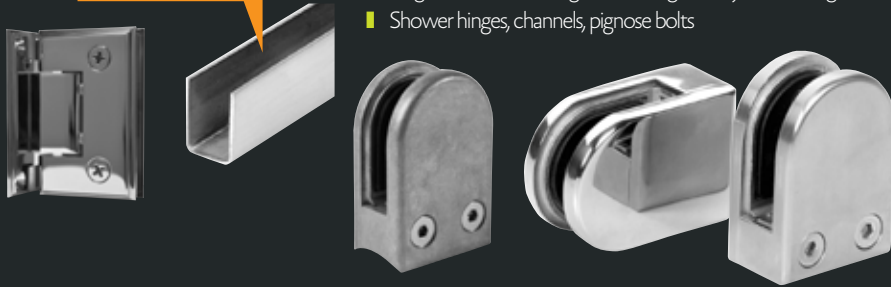

white metal 

product
focus

Architectural Fittings & Components

welcome...

to "Product Focus", our periodic newsletter highlighting our wide product range. White Metal is an innovative business specialising in the supply of railing fittings & balustrade components. This issue gives a basic overview of our products & services and what we are able to offer to make your project easier than ever! Selling only high quality products, offering excellent service and with over 16 years of experienceTry us, we're confident it will be worth your while.

Balustrade Components

- Mirror polished and satin finish available
- Large stocks held in England – no long delivery times or high carriage!
- Glass door hinges, channels & pignose bolts

next day delivery

Tube Manipulation

- 42.4 & 50.8mm OD tube CNC bent to any angle and to suit any staircase!
- Tube rolling to suit simple radii and complex spirals

Did You Know?

We can re-satinize the tubing after bending. Ask for prices.

Glass Clamps

- Mirror polished and satin finish available
- Large stocks held in England-no long delivery times or high carriage!
- Shower hinges, channels, pignose bolts

Ideal for wet rooms and showers