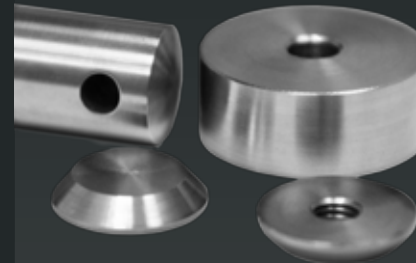

Glass Clamps

- Mirror polished and satin finish available
- Large stocks held in England-no long delivery times or high carriage!
- Shower hinges, channels, pignose bolts

Ideal for wet rooms and showers

Bar Fittings & Components

- Brass, chrome and stainless steel fittings available
- Tubing can be cut, bent or rolled to suit your requirements
- Complete footrail kits can be delivered direct to site with fixings and glue etc, for easy installation by others

Did You Know?

We stock a complete range of fixings, polish and glue to compliment all our ranges

Turned Parts

- Bespoke machined components and fixing sets

- Customised glass clamping solutions to suit your project!