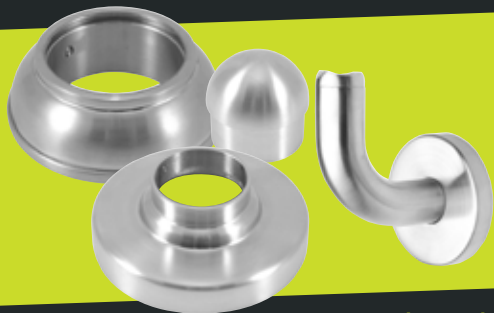

white metal 

product
focus

Architectural Fittings & Components

welcome...

to "Product Focus", our periodic newsletter highlighting our wide product range. White Metal is an innovative business specialising in the supply of railing fittings & balustrade components. This issue gives a basic overview of our products & services and what we are able to offer to make your project easier than ever! Selling only high quality products, offering excellent service and with over 16 years of experienceTry us, we're confident it will be worth your while.

Balustrade Components

- Mirror polished and satin finish available
- Large stocks held in England – no long delivery times or high carriage!
- Glass door hinges, channels & pignose bolts

next day delivery

Tube Manipulation

- 42.4 & 50.8mm OD tube CNC bent to any angle and to suit any staircase!
- Tube rolling to suit simple radii and complex spirals

Did You Know?

We can re-satinize the tubing after bending. Ask for prices.

Glass Clamps

- Mirror polished and satin finish available
- Large stocks held in England-no long delivery times or high carriage!
- Shower hinges, channels, pignose bolts

Ideal for wet rooms and showers